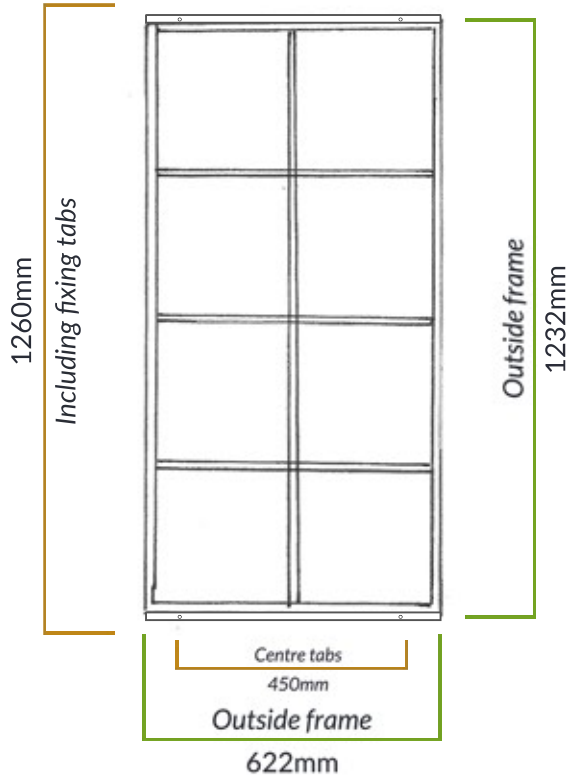

Single mirror  
Hung vertically

Single mirror  
Hung horizontally

- Mirrors are sold individually.
- Hang either vertically or horizontally.
- Hang additional mirrors alongside each other to fill larger areas.
- Use as many as you need to create the perfect feature.
- Available in black or black brushed with copper.
- Specifications may vary by a few millimeters.

1 Mirror

2 Mirrors

3+ Mirrors

1 Mirror

2 Mirrors

3+ Mirrors

622mm  
Outside frame

1244mm  
Outside frame

1866mm  
Outside frame