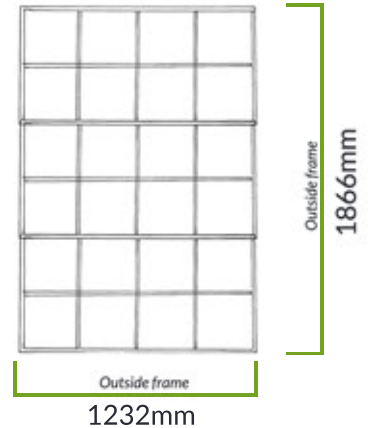

Single mirror  
Hung vertically

Single mirror  
Hung horizontally

- Mirrors are sold individually.
- Hang either vertically or horizontally.
- Hang additional mirrors alongside each other to fill larger areas.
- Use as many as you need to create the perfect feature.
- Available in black or black brushed with copper.
- Specifications may vary by a few millimeters.

1 Mirror

2 Mirrors

3+ Mirrors

1 Mirror

2 Mirrors

3+ Mirrors

622mm  
Outside frame

1244mm  
Outside frame

1866mm  
Outside frame