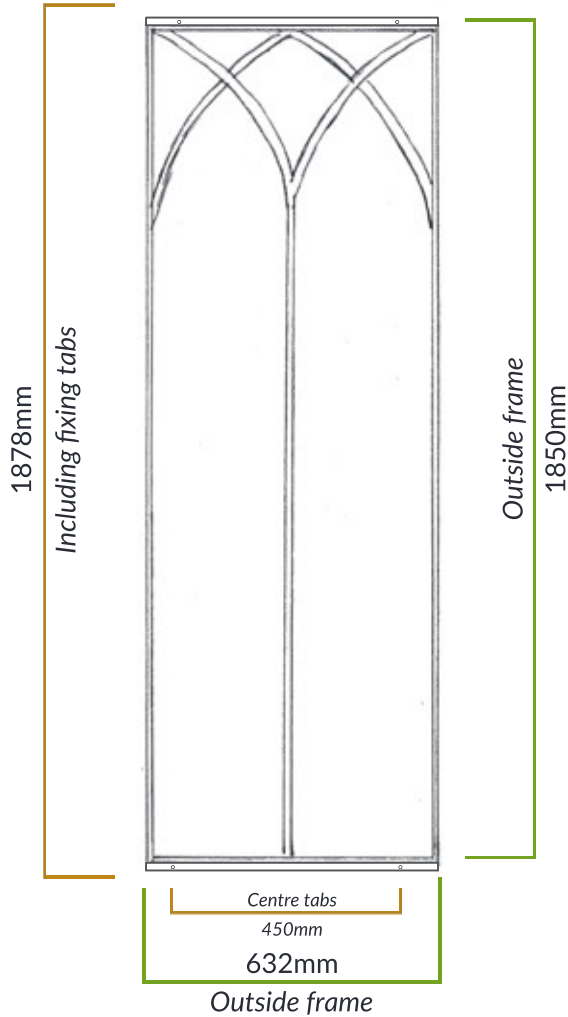

Single mirror
Hung vertically

Single mirror
Hung horizontally

1 Mirror

Outside frame
632mm

2 Mirrors

Outside frame
1264mm

3+ Mirrors

Outside frame
1896mm

Outside frame
1850mm

1 Mirror

Outside frame
632mm

2 Mirrors

Outside frame
1264mm

3+ Mirrors

Outside frame
1896mm

Outside frame
1850mm

- Mirrors are sold individually.
- Hang either vertically or horizontally.
- Hang additional mirrors alongside each other to fill larger areas.
- Use as many as you need to create the perfect feature.
- Available in black or black brushed with copper.
- Specifications may vary by a few millimeters.