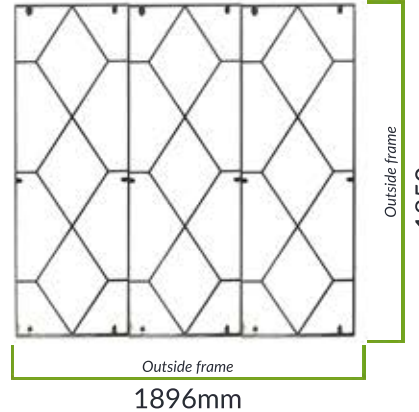

Single trellis
Hung vertically

Fixing tabs have the trellis sit 30mm off the wall when hung

Single trellis
Hung horizontally

1 Trellis

2 Trellis

3+ Trellis

1 Trellis

2 Trellis

3+ Trellis

- Each trellis is sold individually.
- Hang either vertically or horizontally.
- Hang additional trellis's alongside each other to fill larger areas.
- Use as many as you need to create the perfect feature.
- Available in black or black brushed with copper.
- Specifications may vary by a few millimeters.