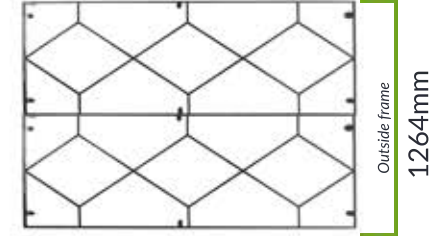

Single trellis
Hung vertically

Fixing tabs have the trellis sit 30mm off the wall when hung

Single trellis
Hung horizontally

1 Trellis

2 Trellis

3+ Trellis

1 Trellis

2 Trellis