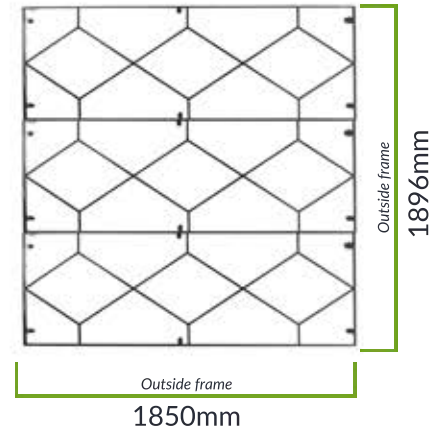

Single trellis
Hung vertically

Fixing tabs have the trellis sit 30mm off the wall when hung

Single trellis
Hung horizontally

1 Trellis

2 Trellis

3+ Trellis

1 Trellis

2 Trellis

3+ Trellis

- Each trellis is sold individually.
- Hang either vertically or horizontally.
- Hang additional trellis's alongside each other to fill larger areas.
- Use as many as you need to create the perfect feature.
- Available in black or black brushed with copper.
- Specifications may vary by a few millimeters.