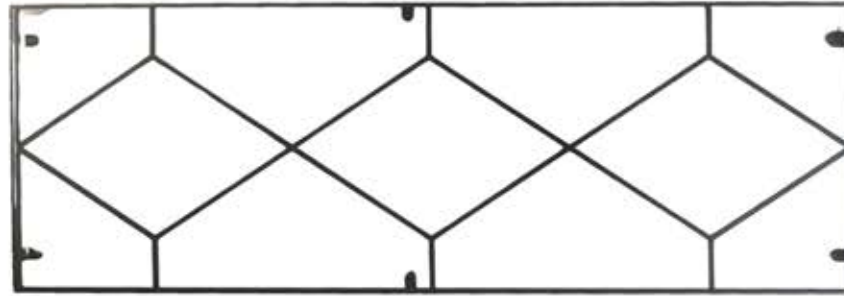

Single trellis
Hung vertically

Fixing tabs have the trellis sit 30mm off the wall when hung

Single trellis
Hung horizontally

1 Trellis

2 Trellis

3+ Trellis

1 Trellis

2 Trellis

3+ Trellis

- Each trellis is sold individually.
- Hang either vertically or horizontally.
- Hang additional trellis's alongside each other to fill larger areas.
- Use as many as you need to create the perfect feature.
- Available in black or black brushed with copper.
- Specifications may vary by a few millimeters.