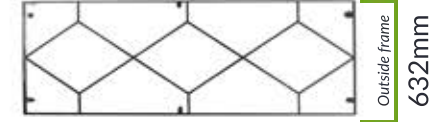

Single trellis
Hung vertically

Fixing tabs have the trellis sit 30mm off the wall when hung

Single trellis
Hung horizontally

1 Trellis

2 Trellis

3+ Trellis

1 Trellis

2 Trellis