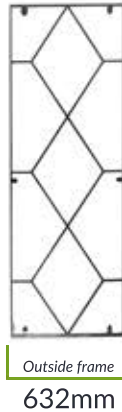

Single trellis
Hung vertically

Fixing tabs have the trellis sit 30mm off the wall when hung

Single trellis
Hung horizontally

1 Trellis

2 Trellis

3+ Trellis

1 Trellis

2 Trellis

3+ Trellis

- Each trellis is sold individually.
- Hang either vertically or horizontally.
- Hang additional trellis's alongside each other to fill larger areas.
- Use as many as you need to create the perfect feature.
- Available in black or black brushed with copper.
- Specifications may vary by a few millimeters.