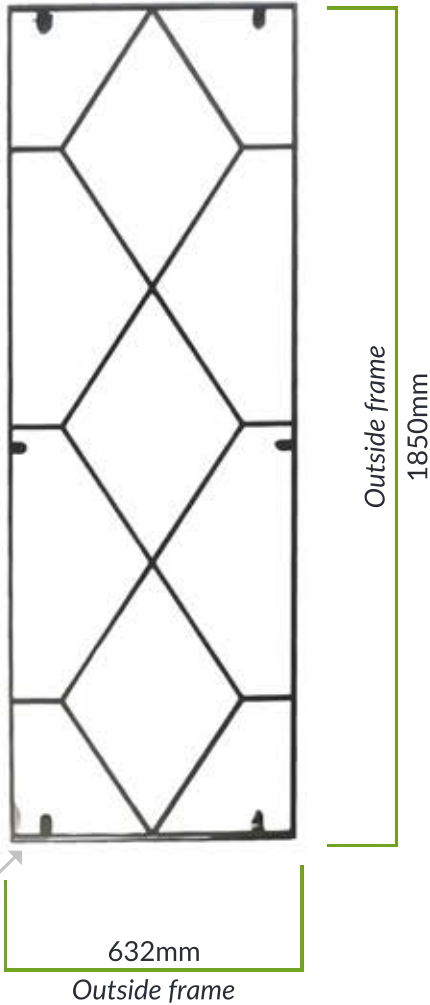

Single trellis
Hung vertically

Fixing tabs have the trellis sit 30mm off the wall when hung

Single trellis
Hung horizontally

1 Trellis

2 Trellis

3+ Trellis

1 Trellis

2 Trellis

3+ Trellis

- Each trellis is sold individually.
- Hang either vertically or horizontally.
- Hang additional trellis's alongside each other to fill larger areas.
- Use as many as you need to create the perfect feature.
- Available in black or black brushed with copper.
- Specifications may vary by a few millimeters.