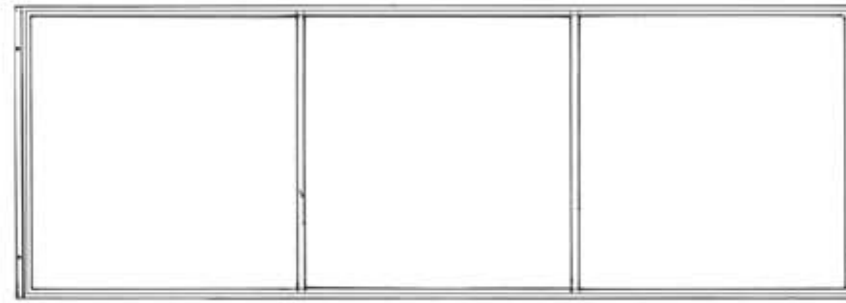

Single mirror  
Hung vertically

Single mirror  
Hung horizontally

1 Mirror

Outside frame  
632mm

2 Mirrors

Outside frame  
1264mm

3+ Mirrors

Outside frame  
1896mm

Outside frame  
1850 mm

1 Mirror

Outside frame  
632mm

2 Mirrors

Outside frame  
1264mm

3+ Mirrors

Outside frame  
1896mm

Outside frame  
1850mm

- Mirrors are sold individually.
- Hang either vertically or horizontally.
- Hang additional mirrors alongside each other to fill larger areas.
- Use as many as you need to create the perfect feature.
- Available in black or black brushed with copper.
- Specifications may vary by a few millimeters.