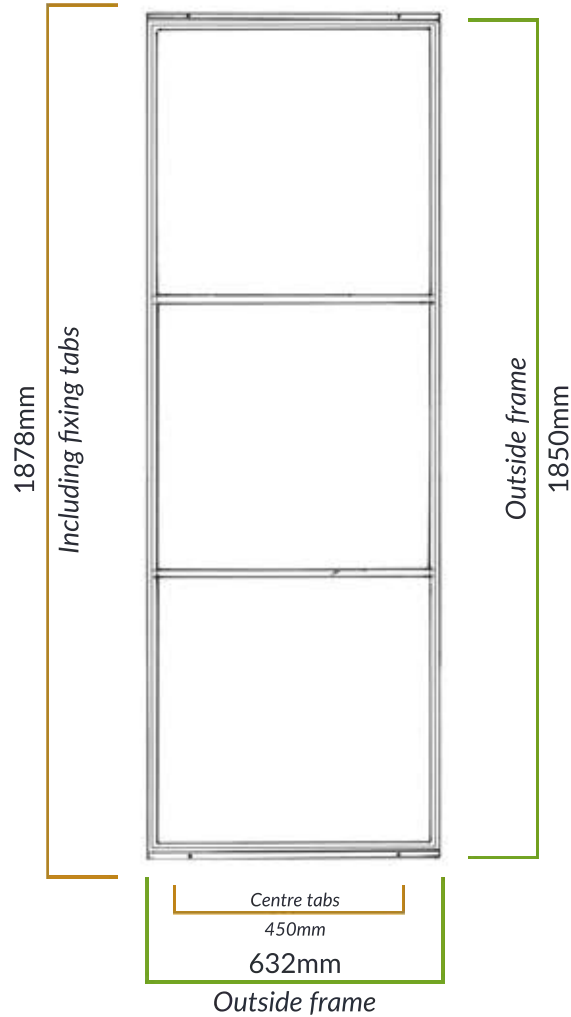

Single mirror  
Hung vertically

Single mirror  
Hung horizontally

1 Mirror

Outside frame  
632mm

2 Mirrors

Outside frame  
1264mm

3+ Mirrors

Outside frame  
1896mm

Outside frame  
1850 mm

1 Mirror

Outside frame  
632mm

2 Mirrors

Outside frame  
1264mm

3+ Mirrors

Outside frame  
1896mm

Outside frame  
1850mm

- Mirrors are sold individually.
- Hang either vertically or horizontally.
- Hang additional mirrors alongside each other to fill larger areas.
- Use as many as you need to create the perfect feature.
- Available in black or black brushed with copper.
- Specifications may vary by a few millimeters.